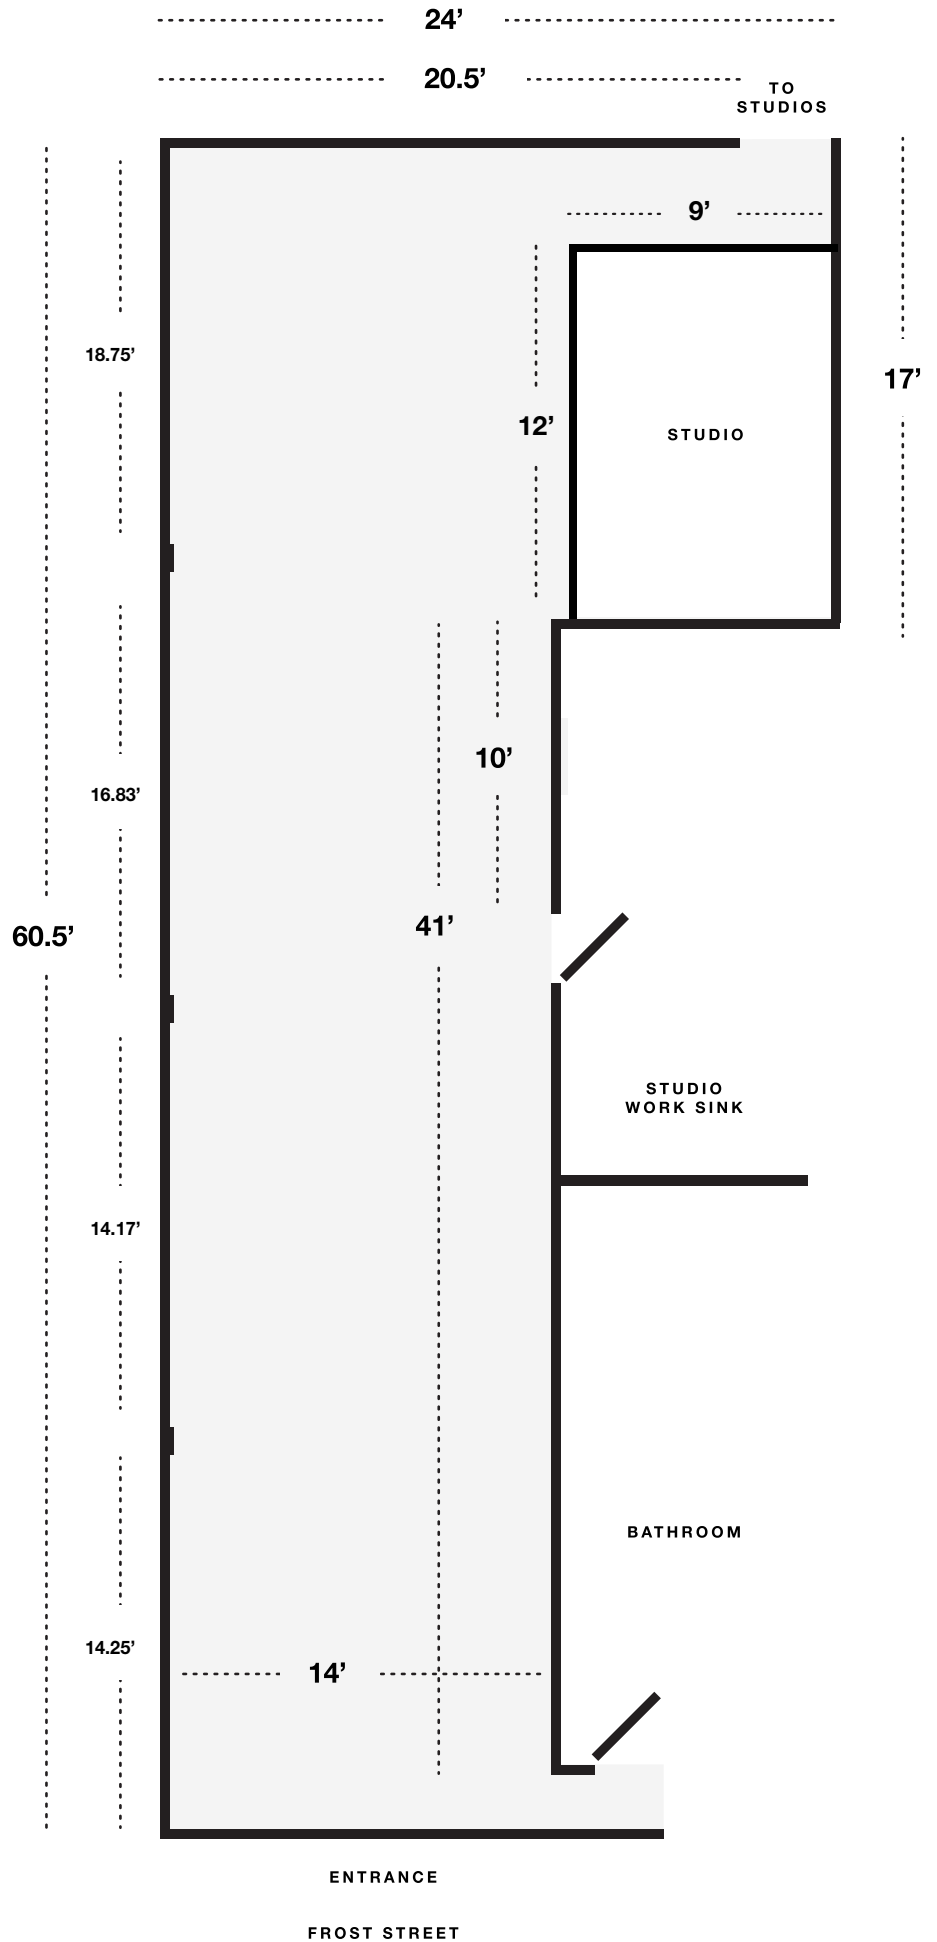

# FLOOR PLAN

# REVERSE SPACE

**28 FROST  
BROOKLYN  
11211**

REVERSESAPCE.ORG

ENTRANCE  
FROST STREET